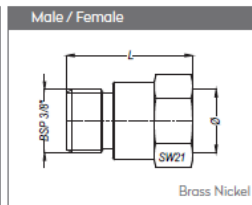

With Valve	Without Valve	SW	Ø	L
MM109 FGB 10	MM109 FGF 10	21	10	65
MM109 FGB 13	MM109 FGF 13	21	13	69

With Valve	Without Valve	SW	Ø	L
MM109 EGB 00	-	21	21.8	40.3

PLUGS STECKNIPPEL

With Valve	Without Valve	SW	Ø	L
MK109 DUB 17	MK109 DUF 17	21	BSP 3/8"	49
MK109 NUB 17	MK109 NUF 17	21	NPT 3/8"	49

With Valve	Without Valve	SW	Ø	L
101.09 OUB 21	101.09 EUP 21	22	BSP 1/2"	37

ACCESSORIES ZUBEHÖR

Part No.	Ø	L
109 EB 17.10	10	49
109 EB 17.12	12	49

Part No.	Ø	L
109 EF 17.10	10	49
109 EF 17.13	13	53.5

Part No.	Ø	L
109 EN 17	BSP 3/8"	33
109 NN 17	NPT 3/8"	33

Part No.	Ø	L
EHF 17-10	10	41
EHF 17-13	13	45