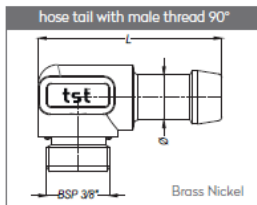

QUICK COUPLINGS SCHNELLKOPPLUNGEN

With Valve	Without Valve	SW	Ø	L
MM109 HGB 10	MM109 HGF 10	21	10	69
MM109 HGB 12	MM109 HGF 12	21	12	69

With Valve	Without Valve	SW	Ø	L
MM109 DGB 17	MM109 DGF 17	22	BSP 3/8"	53
MM109 NGB 17	MM109 NGF 17	22	NPT 3/8"	53

With Valve	Without Valve	SW	Ø	L
MM109 FGB 10	MM109 FGF 10	21	10	65
MM109 FGB 13	MM109 FGF 13	21	13	69

With Valve	Without Valve	SW	Ø	L
MM109 EGB 00	-	21	21.8	40.3

PLUGS STECKNIPPEL

With Valve	Without Valve	SW	Ø	L
MK109 DUB 17	MK109 DUF 17	21	BSP 3/8"	49
MK109 NUB 17	MK109 NUF 17	21	NPT 3/8"	49

With Valve	Without Valve	SW	Ø	L
101.09 OUB 21	101.09 EUP 21	22	BSP 1/2"	37

ACCESSORIES ZUBEHÖR

Part No.	Ø	L
109 EB 17.10	10	49
109 EB 17.12	12	49

Part No.	Ø	L
109 EF 17.10	10	49
109 EF 17.13	13	53.5

Part No.	Ø	L
109 EN 17	BSP 3/8"	33
109 NN 17	NPT 3/8"	33