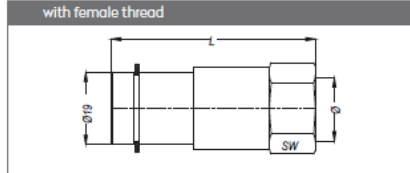

QUICK COUPLINGS SCHNELLKOPPLUNGEN

With Valve	Without Valve	SW	Ø	L
MM109 HGB 10	MM109 HGF 10	21	10	69
MM109 HGB 12	MM109 HGF 12	21	12	69

With Valve	Without Valve	SW	Ø	L
MM109 DGB 17	MM109 DGF 17	22	BSP 3/8"	53
MM109 NGB 17	MM109 NGF 17	22	NPT 3/8"	53

With Valve	Without Valve	SW	Ø	L
MM109 FGB 10	MM109 FGF 10	21	10	65
MM109 FGB 13	MM109 FGF 13	21	13	69

With Valve	Without Valve	SW	Ø	L
MM109 EGB 00	-	21	21.8	40.3

PLUGS STECKNIPPEL

With Valve	Without Valve	SW	Ø	L
MK109 DUB 17	MK109 DUF 17	21	BSP 3/8"	49
MK109 NUB 17	MK109 NUF 17	21	NPT 3/8"	49

With Valve	Without Valve	SW	Ø	L
101.09 OUB 21	101.09 EUP 21	22	BSP 1/2"	37

ACCESSORIES ZUBEHÖR

Part No.	Ø	L
109 EB 17.10	10	49
109 EB 17.12	12	49

Part No.	Ø	L
109 EF 17.10	10	49
109 EF 17.13	13	53.5

Part No.	Ø	L
109 EN 17	BSP 3/8"	33
109 NN 17	NPT 3/8"	33