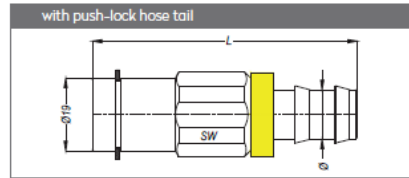

QUICK COUPLINGS SCHNELLKOPPLUNGEN

With Valve	Without Valve	SW	Ø	L
MM109 HGB 10	MM109 HGF 10	21	10	69
MM109 HGB 12	MM109 HGF 12	21	12	69

With Valve	Without Valve	SW	Ø	L
MM109 DGB 17	MM109 DGF 17	22	BSP 3/8"	53
MM109 NGB 17	MM109 NGF 17	22	NPT 3/8"	53

With Valve	Without Valve	SW	Ø	L
MM109 FGB 10	MM109 FGF 10	21	10	65
MM109 FGB 13	MM109 FGF 13	21	13	69

With Valve	Without Valve	SW	Ø	L
MM109 EGB 00	-	21	21.8	40.3

PLUGS STECKNIPPEL

With Valve	Without Valve	SW	Ø	L
MK109 DUB 17	MK109 DUF 17	21	BSP 3/8"	49
MK109 NUB 17	MK109 NUF 17	21	NPT 3/8"	49

With Valve	Without Valve	SW	Ø	L
101.09 OUB 21	101.09 EUP 21	22	BSP 1/2"	37

ACCESSORIES ZUBEHÖR

Part No.	Ø	L
109 EB 17.10	10	49
109 EB 17.12	12	49

Part No.	Ø	L
109 EF 17.10	10	49
109 EF 17.13	13	53.5

Part No.	Ø	L
109 EN 17	BSP 3/8"	33
109 NN 17	NPT 3/8"	33