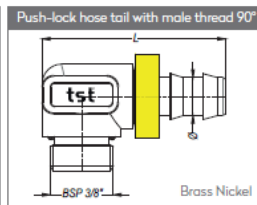

QUICK COUPLINGS SCHNELLKOPPLUNGEN

With Valve	Without Valve	SW	Ø	L
MM109 HGB 10	MM109 HGF 10	21	10	69
MM109 HGB 12	MM109 HGF 12	21	12	69

With Valve	Without Valve	SW	Ø	L
MM109 DGB 17	MM109 DGF 17	22	BSP 3/8"	53
MM109 NGB 17	MM109 NGF 17	22	NPT 3/8"	53

With Valve	Without Valve	SW	Ø	L
MM109 FGB 10	MM109 FGF 10	21	10	65
MM109 FGB 13	MM109 FGF 13	21	13	69

With Valve	Without Valve	SW	Ø	L
MM109 EGB 00	-	21	21.8	40.3

PLUGS STECKNIPPEL

With Valve	Without Valve	SW	Ø	L
MK109 DUB 17	MK109 DUF 17	21	BSP 3/8"	49
MK109 NUB 17	MK109 NUF 17	21	NPT 3/8"	49

With Valve	Without Valve	SW	Ø	L
101.09 OUB 21	101.09 EUP 21	22	BSP 1/2"	37

ACCESSORIES ZUBEHÖR

Part No.	Ø	L
109 EB 17.10	10	49
109 EB 17.12	12	49

Part No.	Ø	L
109 EF 17.10	10	49
109 EF 17.13	13	53.5

Part No.	Ø	L
109 EN 17	BSP 3/8"	33
109 NN 17	NPT 3/8"	33