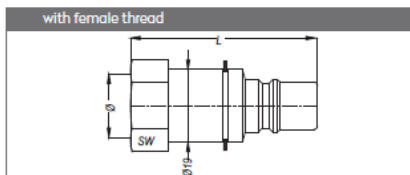

QUICK COUPLINGS SCHNELLKOPPLUNGEN

With Valve	Without Valve	SW	Ø	L
MM109 HGB 10	MM109 HGF 10	21	10	69
MM109 HGB 12	MM109 HGF 12	21	12	69

With Valve	Without Valve	SW	Ø	L
MM109 DGB 17	MM109 DGF 17	22	BSP 3/8"	53
MM109 NGB 17	MM109 NGF 17	22	NPT 3/8"	53

With Valve	Without Valve	SW	Ø	L
MM109 FGB 10	MM109 FGF 10	21	10	65
MM109 FGB 13	MM109 FGF 13	21	13	69

With Valve	Without Valve	SW	Ø	L
MM109 EGB 00	-	21	21.8	40.3

PLUGS STECKNIPPEL

With Valve	Without Valve	SW	Ø	L
MK109 DUB 17	MK109 DUF 17	21	BSP 3/8"	49
MK109 NUB 17	MK109 NUF 17	21	NPT 3/8"	49

With Valve	Without Valve	SW	Ø	L
101.09 OUB 21	101.09 EUP 21	22	BSP 1/2"	37

ACCESSORIES ZUBEHÖR

Part No.	Ø	L
109 EB 17.10	10	49
109 EB 17.12	12	49

Part No.	Ø	L
109 EF 17.10	10	49
109 EF 17.13	13	53.5

Part No.	Ø	L
109 EN 17	BSP 3/8"	33
109 NN 17	NPT 3/8"	33