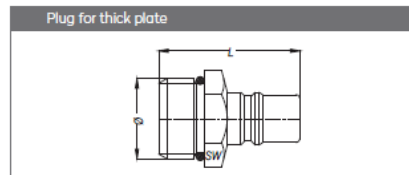

With Valve	Without Valve	SW	Ø	L
MM109 FGB 10	MM109 FGF 10	21	10	65
MM109 FGB 13	MM109 FGF 13	21	13	69

With Valve	Without Valve	SW	Ø	L
MM109 EGB 00	-	21	21.8	40.3

PLUGS STECKNIPPEL

With Valve	Without Valve	SW	Ø	L
MK109 DUB 17	MK109 DUF 17	21	BSP 3/8"	49
MK109 NUB 17	MK109 NUF 17	21	NPT 3/8"	49

With Valve	Without Valve	SW	Ø	L
101.09 OUB 21	101.09 EUP 21	22	BSP 1/2"	37

ACCESSORIES ZUBEHÖR

Part No.	Ø	L
109 EB 17.10	10	49
109 EB 17.12	12	49

Part No.	Ø	L
109 EF 17.10	10	49
109 EF 17.13	13	53.5

Part No.	Ø	L
109 EN 17	BSP 3/8"	33
109 NN 17	NPT 3/8"	33