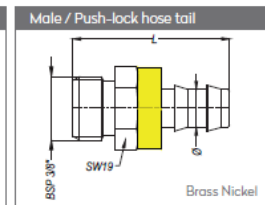

QUICK COUPLINGS SCHNELLKOPPLUNGEN

With Valve	Without Valve	SW	Ø	L
MM109 HGB 10	MM109 HGF 10	21	10	69
MM109 HGB 12	MM109 HGF 12	21	12	69

With Valve	Without Valve	SW	Ø	L
MM109 DGB 17	MM109 DGF 17	22	BSP 3/8"	53
MM109 NGB 17	MM109 NGF 17	22	NPT 3/8"	53

With Valve	Without Valve	SW	Ø	L
MM109 FGB 10	MM109 FGF 10	21	10	65
MM109 FGB 13	MM109 FGF 13	21	13	69

With Valve	Without Valve	SW	Ø	L
MM109 EGB 00	-	21	21.8	40.3

PLUGS STECKNIPPEL

With Valve	Without Valve	SW	Ø	L
MK109 DUB 17	MK109 DUF 17	21	BSP 3/8"	49
MK109 NUB 17	MK109 NUF 17	21	NPT 3/8"	49

With Valve	Without Valve	SW	Ø	L
101.09 OUB 21	101.09 EUP 21	22	BSP 1/2"	37

ACCESSORIES ZUBEHÖR

Part No.	Ø	L
109 EB 17.10	10	49
109 EB 17.12	12	49

Part No.	Ø	L
109 EF 17.10	10	49
109 EF 17.13	13	53.5

Part No.	Ø	L
109 EN 17	BSP 3/8"	33
109 NN 17	NPT 3/8"	33

Part No.	Ø	L
EHF 17-10	10	41
EHF 17-13	13	45