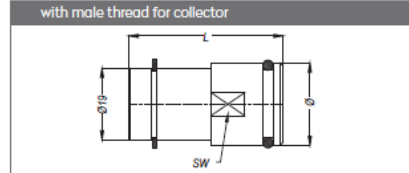

QUICK COUPLINGS SCHNELLKOPPLUNGEN

With Valve	Without Valve	SW	Ø	L
MM109 HGB 10	MM109 HGF 10	21	10	69
MM109 HGB 12	MM109 HGF 12	21	12	69

With Valve	Without Valve	SW	Ø	L
MM109 DGB 17	MM109 DGF 17	22	BSP 3/8"	53
MM109 NGB 17	MM109 NGF 17	22	NPT 3/8"	53

With Valve	Without Valve	SW	Ø	L
MM109 FGB 10	MM109 FGF 10	21	10	65
MM109 FGB 13	MM109 FGF 13	21	13	69

With Valve	Without Valve	SW	Ø	L
MM109 EGB 00	-	21	21.8	40.3

PLUGS STECKNIPPEL

With Valve	Without Valve	SW	Ø	L
MK109 DUB 17	MK109 DUF 17	21	BSP 3/8"	49
MK109 NUB 17	MK109 NUF 17	21	NPT 3/8"	49

With Valve	Without Valve	SW	Ø	L
101.09 OUB 21	101.09 EUP 21	22	BSP 1/2"	37

ACCESSORIES ZUBEHÖR

Part No.	Ø	L
109 EB 17.10	10	49
109 EB 17.12	12	49

Part No.	Ø	L
109 EF 17.10	10	49
109 EF 17.13	13	53.5

Part No.	Ø	L
109 EN 17	BSP 3/8"	33
109 NN 17	NPT 3/8"	33