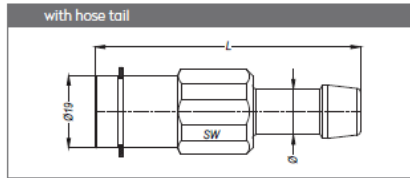

QUICK COUPLINGS SCHNELLKOPPLUNGEN

With Valve	Without Valve	SW	Ø	L
MM109 HGB 10	MM109 HGF 10	21	10	69
MM109 HGB 12	MM109 HGF 12	21	12	69

With Valve	Without Valve	SW	Ø	L
MM109 DGB 17	MM109 DGF 17	22	BSP 3/8"	53
MM109 NGB 17	MM109 NGF 17	22	NPT 3/8"	53

With Valve	Without Valve	SW	Ø	L
MM109 FGB 10	MM109 FGF 10	21	10	65
MM109 FGB 13	MM109 FGF 13	21	13	69

With Valve	Without Valve	SW	Ø	L
MM109 EGB 00	-	21	21.8	40.3

PLUGS STECKNIPPEL

With Valve	Without Valve	SW	Ø	L
MK109 DUB 17	MK109 DUF 17	21	BSP 3/8"	49
MK109 NUB 17	MK109 NUF 17	21	NPT 3/8"	49

With Valve	Without Valve	SW	Ø	L
101.09 OUB 21	101.09 EUP 21	22	BSP 1/2"	37

ACCESSORIES ZUBEHÖR

Part No.	Ø	L
109 EB 17.10	10	49
109 EB 17.12	12	49

Part No.	Ø	L
109 EF 17.10	10	49
109 EF 17.13	13	53.5

Part No.	Ø	L
109 EN 17	BSP 3/8"	33
109 NN 17	NPT 3/8"	33